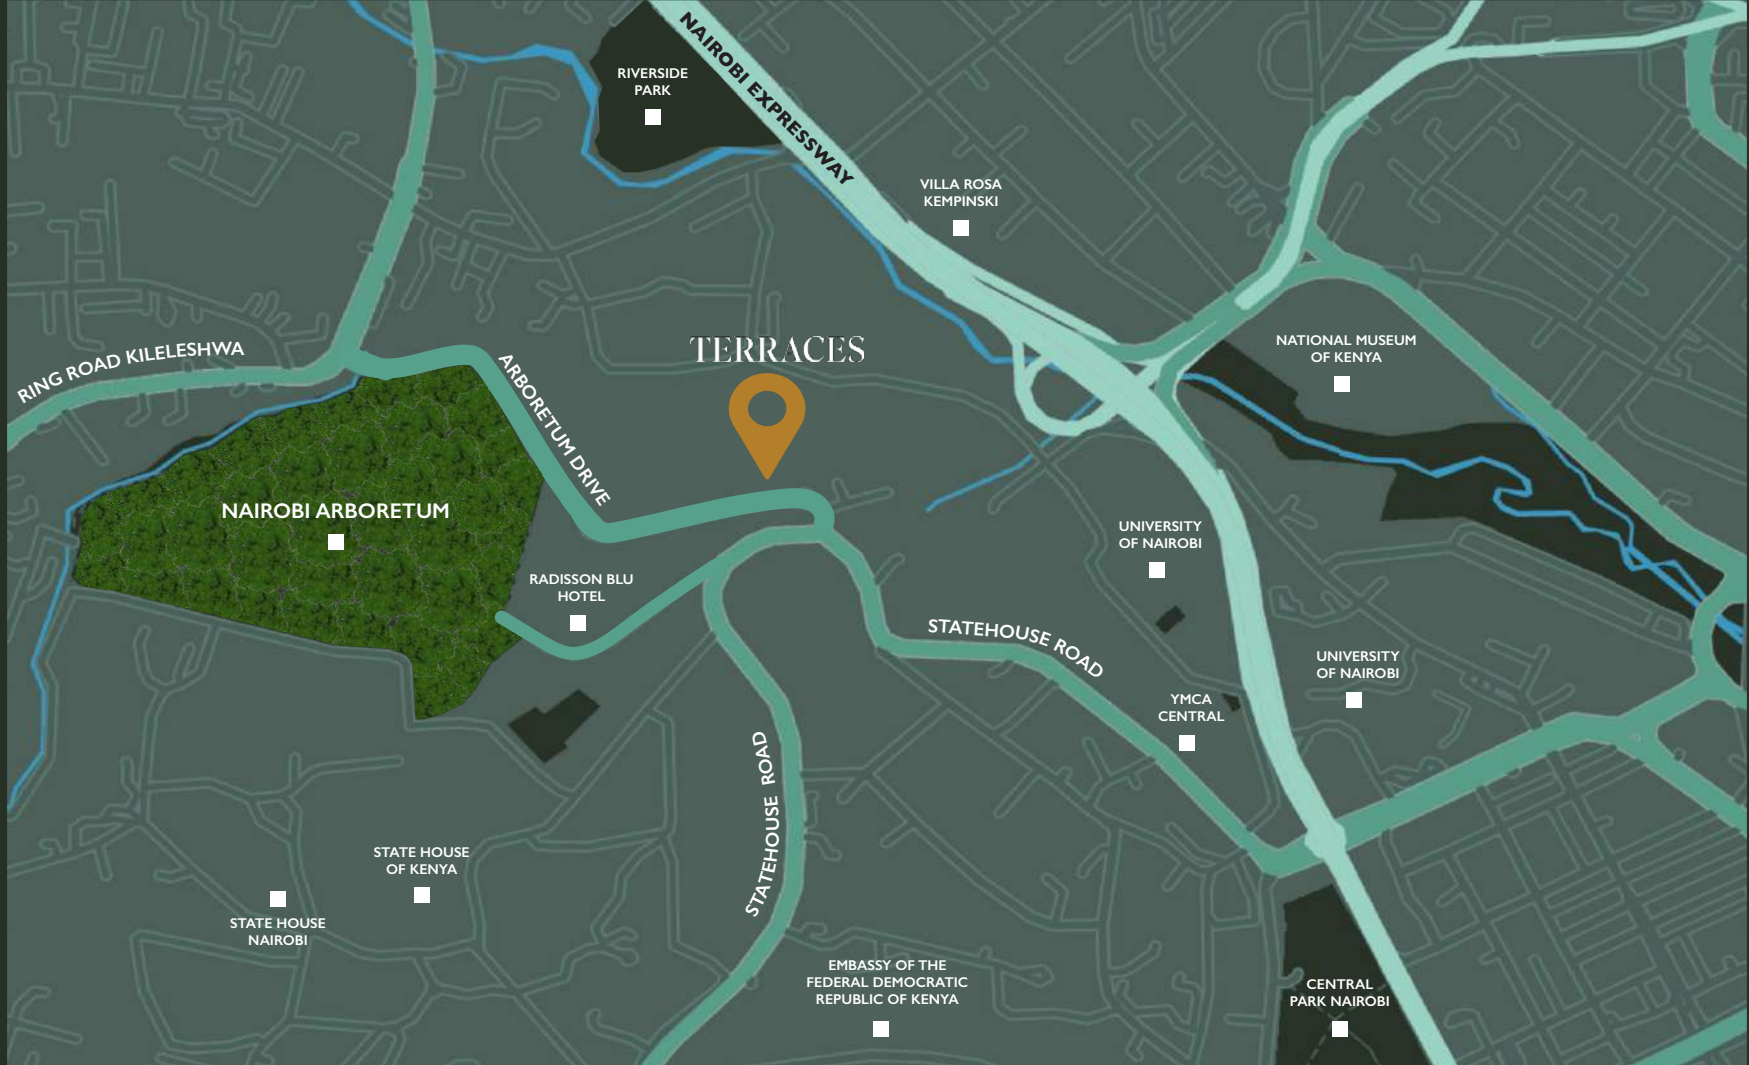

Purple Haze Apartments
by Edifice Limited

2018-2019

ARBORETUM DRIVE

NAIROBI'S BEST KEPT SECRET

Enveloped by lush forested trees, this idyllic residential project is strategically tucked away within the dynamic hub of Nairobi.

ARBORETUM WITH A CITY ECHO

■ 2 MINUTES TO CBD

■ 5 MINUTES TO WESTLANDS

■ 2 MINUTES TO THE NAIROBI ARBORETUM

■ 3 MINUTES TO THE UNIVERSITY OF NAIROBI

TERRACES

RING ROAD KILELESHWA

NAIROBI EXPRESSWAY

ARBORETUM DRIVE

NAIROBI ARBORETUM

RADISSON BLU HOTEL

STATEHOUSE ROAD

STATEHOUSE ROAD

STATE HOUSE OF KENYA

STATE HOUSE NAIROBI

EMBASSY OF THE FEDERAL DEMOCRATIC REPUBLIC OF KENYA