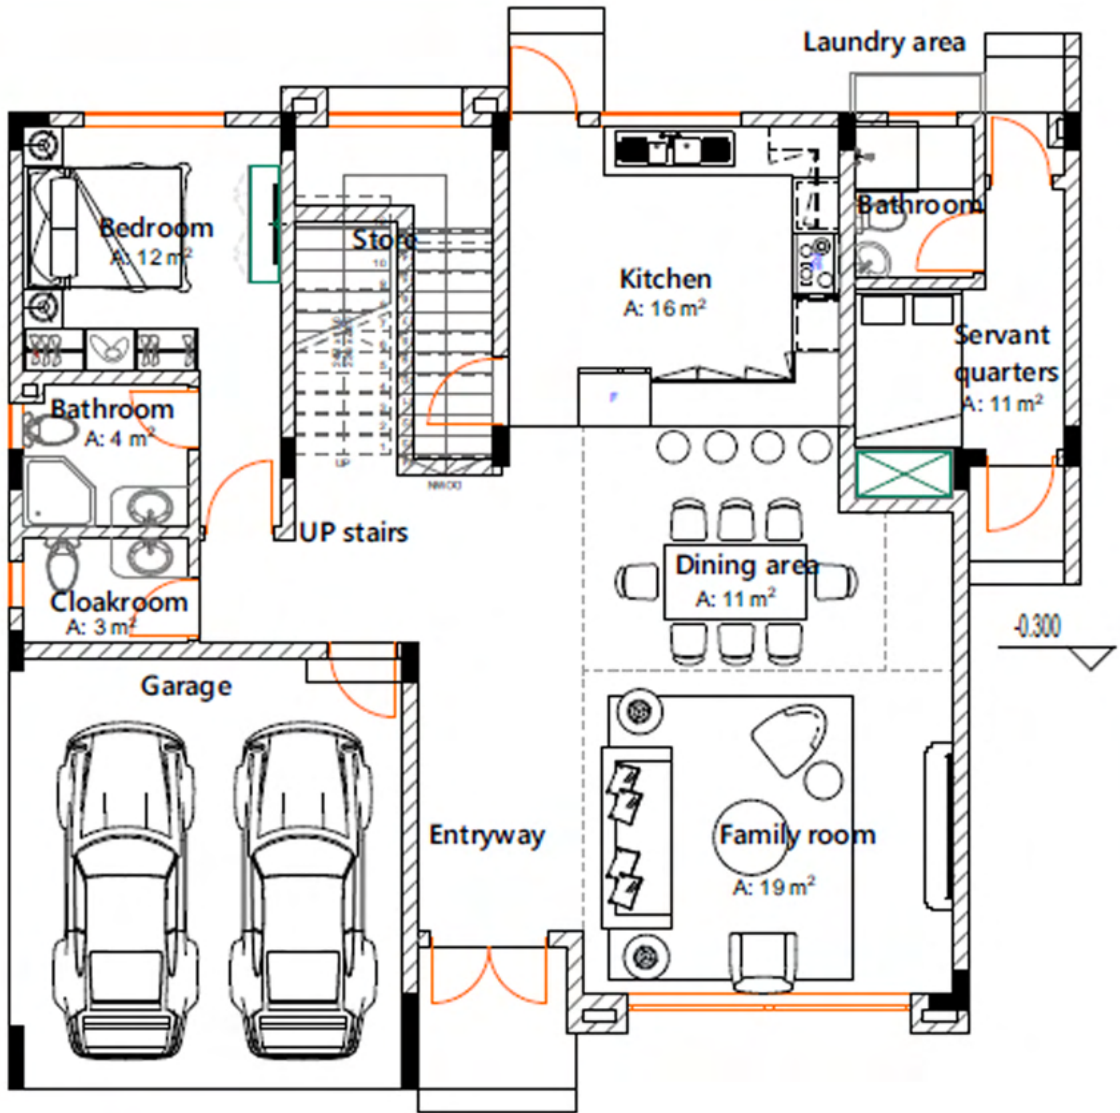

Embrace Living

CHALBI CASA

SMART COURT

Embrace Living
CHALBI CASA

- 🏠 Appx 400 sq. Metres
- 🏠 5 Bedrooms
- 🏠 Inbuilt Closets
- 🏠 Adequate Parking
- 🏠 Open Plan Kitchen
- 🏠 Fitness Area

Embrace Living
CHALBI CASA

Home Automation system | Renewable Energy Generation
Free Internet for 2years | Appx 400 sq. Metres

Contemporary Living Room

Luxury Master Bedroom

Ground Floor Room

First Floor Room

CHALBI CASA

Second Floor Bedrooms

CHALBI CASA

En Suite

Automated Lavatory
Thermostat Shower
Thermostat Double Bath

Rest Room 1
Automated Lavatory
Thermostat Shower
Thermostat Single Bath

CHALBI CASA

Up the Stairs

Motion sensor Step Lights
PLC Intelligent Light Control

CHALBI CASA

Plan Ground Floor

Ground Floor
A: 151 m²

Plan First Floor

First Floor
A: 122 m²

Plan Second Floor

Second Floor
A: 151 m^2