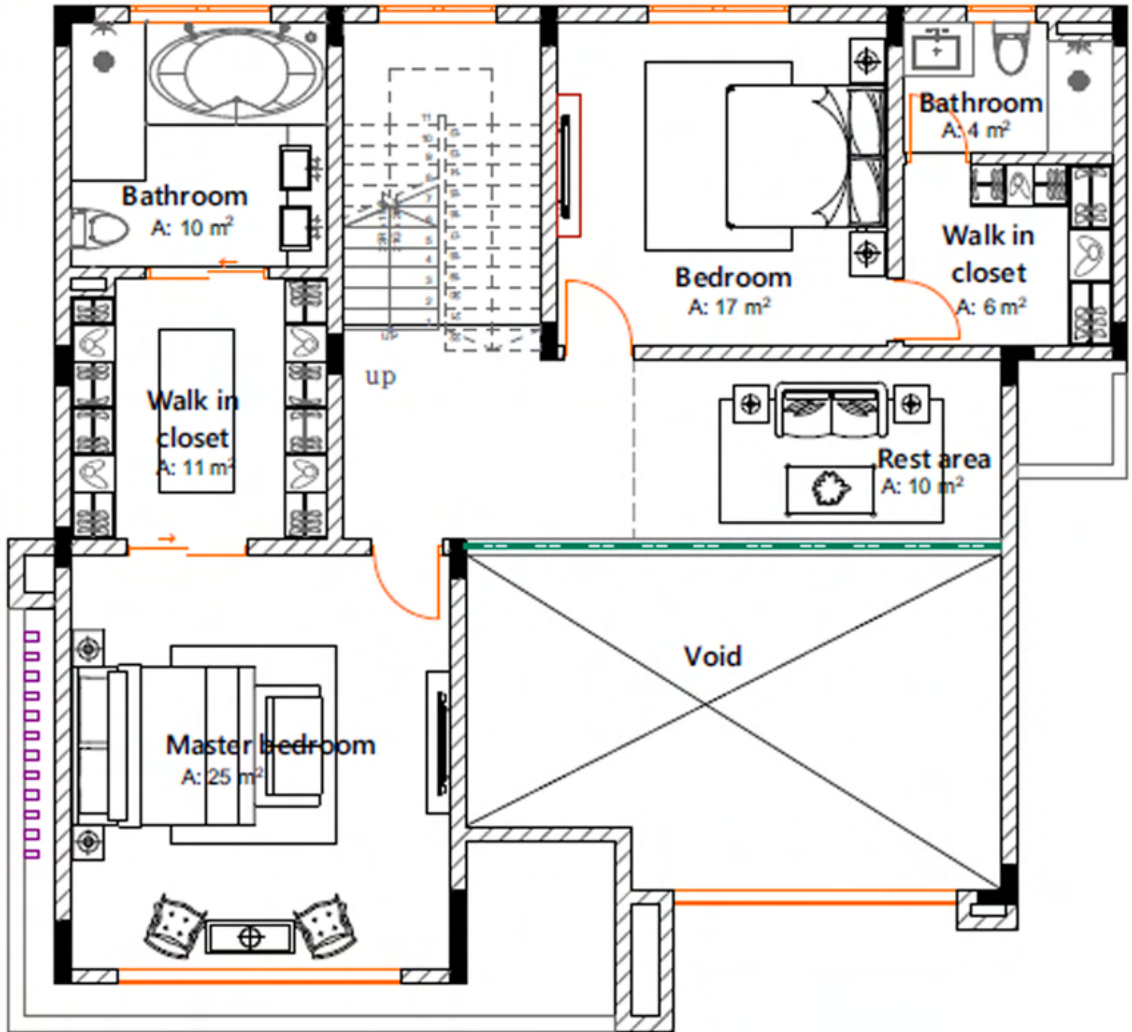

CHALBI CASA

En Suite

Automated Lavatory
Thermostat Shower
Thermostat Double Bath

Rest Room 1
Automated Lavatory
Thermostat Shower
Thermostat Single Bath

CHALBI CASA

Up the Stairs

Motion sensor Step Lights
PLC Intelligent Light Control

CHALBI CASA

Plan Ground Floor

Ground Floor
A: 151 m²

Plan First Floor

First Floor
A: 122 m²

Plan Second Floor

Second Floor
A: 151 m^2