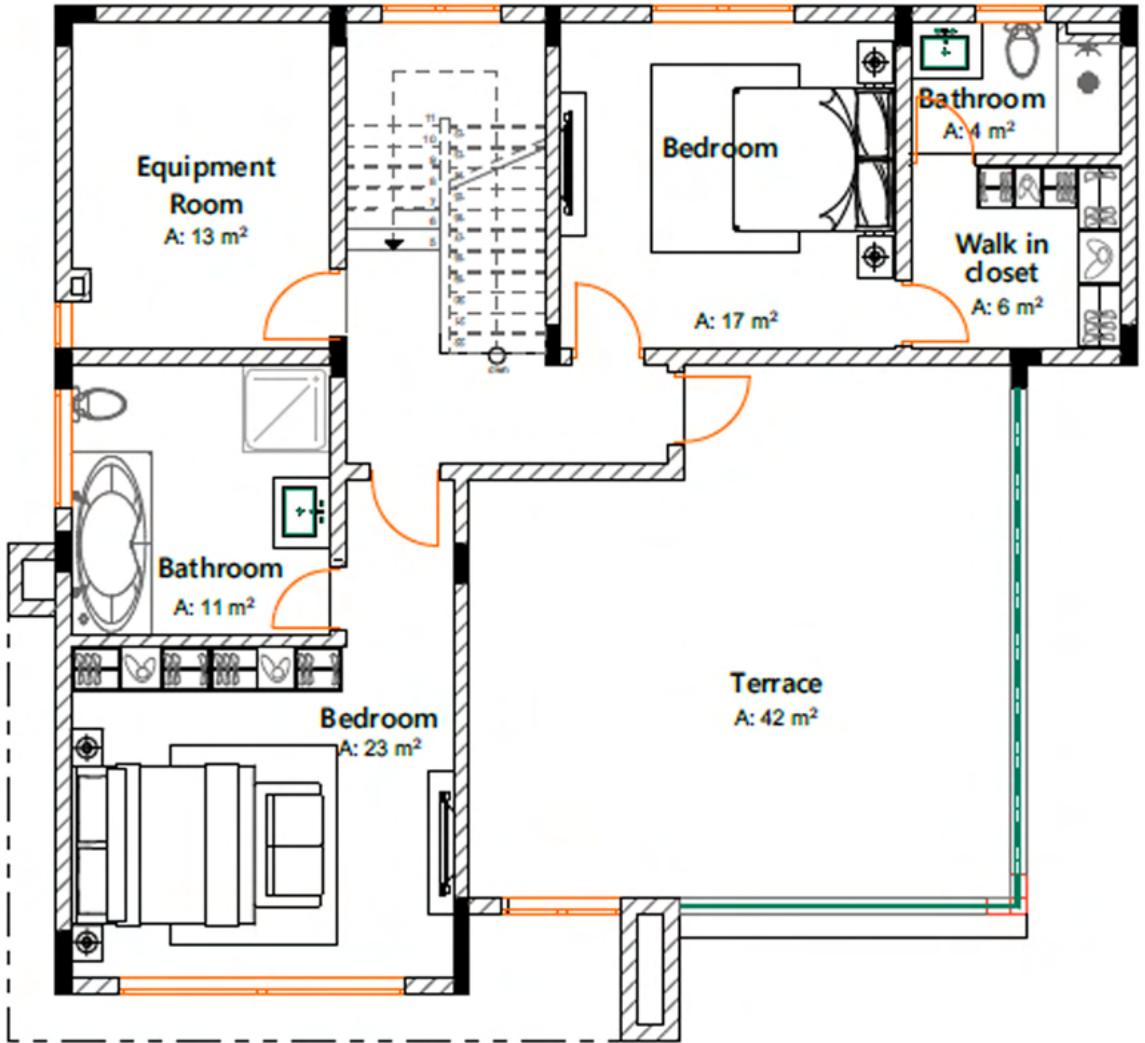

CHALBI CASA

En Suite

Automated Lavatory
Thermostat Shower
Thermostat Double Bath

Rest Room 1
Automated Lavatory
Thermostat Shower
Thermostat Single Bath

CHALBI CASA

Up the Stairs

Motion sensor Step Lights
PLC Intelligent Light Control

CHALBI CASA

Plan Ground Floor

Ground Floor
A: 151 m²

Plan First Floor

First Floor
A: 122 m²

Plan Second Floor

Second Floor
A: 151 m^2